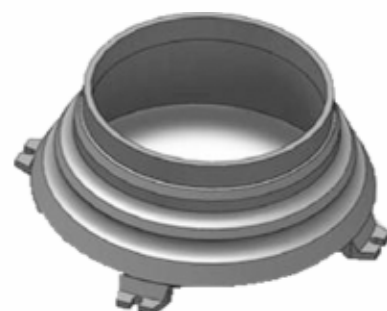

HS-M10/108H
HS-M10/120H
HS-M10/144H
HS-M12/120H
HS-M12/132H

675W
12BB(210mm)

HS-M10/108G
HS-M10/120G
HS-M10/144G
HS-M12/120G
HS-M12/132G

PIP

~~~~~

2017

ESCO Danielli Metso

破碎机